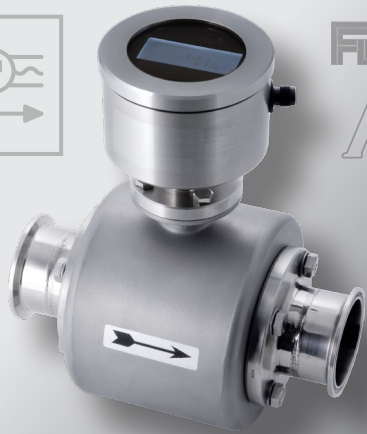

# Is your flowmeter broken?

Here is  
your immediate  
replacement!

Get your immediate FMQ Flow Meter from stock.  
Instant delivery for all available configurations \*

## FMQ: The reliable & robust mag flow allrounder

The FMQ electromagnetic flow meter is an extremely versatile, robust and reliable device for all conductive media.

The performance spectrum is tailored to almost all applications, including dosing and filling applications.

**Your immediate replacement sensor available from stock\*:**

- ✓ **Measuring range** from 30 l/h to 300 000 l/h
- ✓ **Measuring accuracy:**  $\pm 0,5\%$   $\pm 2\text{mm/s}$
- ✓ **DN 10...100** available on stock
- ✓ **Various process connections** and flanges on stock
- ✓ **Flex-Hybrid Technology** with easy programming via display or PC